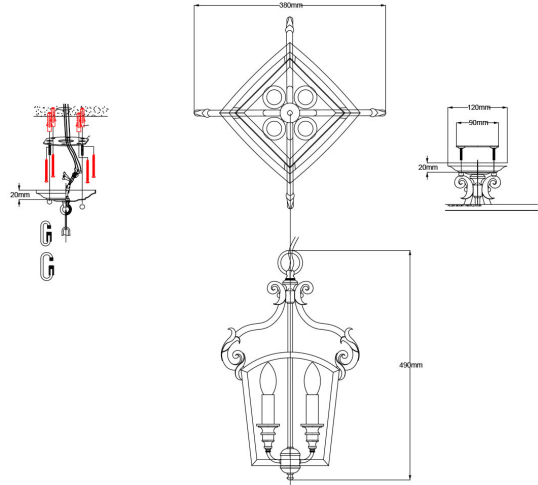

MODEL: Luminary 4 Light Chandelier

1. Stock Code	FE-LUMINARY-P-A	25. Chain/Extension rods	Chain
2. Product Type	Interior	26. Chain Length (mm)	1525
3. Category	Chandelier	27. Rods Length (mm)	N/A
4. Family	Luminary	28. Connection Type	Terminal Block
5. Finish	Oil Rubbed Bronze	29. Build Materials	Steel
6. IP Rating	N/A	30. Shade/Glass Material	N/A
7. Class I / Class II	Class I	31. Spare Glass/Shade	N/A
8. Voltage	220-240v, 50Hz	32. Shade Width (mm)	N/A
9. Max. Wattage 1	40	33. Shade Height (mm)	N/A
10. Max. Wattage2	N/A	34. Shade Depth (mm)	N/A
11. Lamp Holder Type1	E14	35. Ceiling Pan Width/Diameter (mm)	120
12. Lamp Holder Type2	N/A	36. Ceiling Pan Height (mm)	20
13. No. of Lamps	4	37. Back Plate Height (mm)	N/A
14. Lamp Supplied	No	38. Back Plate Width (mm)	N/A
15. Lumen Output	1600Lm	39. Base Plate Width (mm)	N/A
16. Colour Temperature	3000K	40. Net Weight (kg)	2.18
17. Energy Rating	A-E	41. Gross Weight (kg)	2.93
18. Projection	N/A	42. Box Dimensions	51x34x35cm
19. Overall Width (mm)	380	43. Barcode	5.02E+12
20. Overall Height (mm)	492	44. Country of Origin	PRC
21. Overall Depth (mm)	380	45. Notes 1	
22. Minimum Drop (mm)	552	46. Notes 2	
23. Maximum Drop (mm)	2077		
24. Adjustable	Yes		