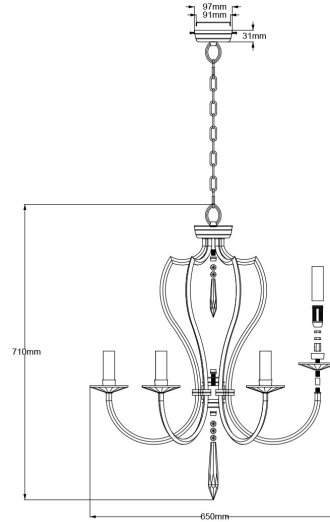

MODEL: Pimlico 6 Light Chandelier - Polished Nickel

1. Stock Code	PM6-PN	24. Chain/Extension rods	Chain
2. Product Type	Interior	25. Chain Length (mm)	N/A
3. Category	Chandelier	26. Rods Length (mm)	N/A
4. Family	Pimlico	27. Connection Type	Termina Block
5. Finish	Polished Nickel	28. Build Materials	Brass, Crystal
6. IP Rating	N/A	29. Shade/Glass Material	Polycotton
7. Class I / Class II	I	30. Spare Glass/Shade	LS 162
8. Voltage	220-240v, 50Hz	31. Shade Width (mm)	156
9. Max. Wattage 1	60	32. Shade Height (mm)	118
10. Max. Wattage2	N/A	33. Shade Depth (mm)	92
11. Lamp Holder Type1	E14	34. Ceiling Pan Width/Diameter (mm)	97
12. Lamp Holder Type2	N/A	35. Ceiling Pan Height (mm)	31
13. No. of Lamps	6	36. Back Plate Height (mm)	N/A
14. Lamp Supplied	No	37. Back Plate Width (mm)	N/A
15. Lumen Output	4200Lm	38. Base Plate Width (mm)	N/A
16. Colour Temperature	3000K	39. Net Weight (kg)	8.13
17. Overall Width-Diameter (mm)	650	40. Gross Weight (kg)	8.88
18. Energy Rating	A-E	41. Box Dimensions (cm)	71x67x65cm
19. Overall Height (mm)	710	42. Barcode	5.02E+12
20. Overall Depth (mm)	650	43. Country of Origin	PRC
21. Minimum Drop (mm)	810	44. Notes1	
22. Maximum Drop (mm)	1330	45. Notes2	
23. Adjustable	Yes		