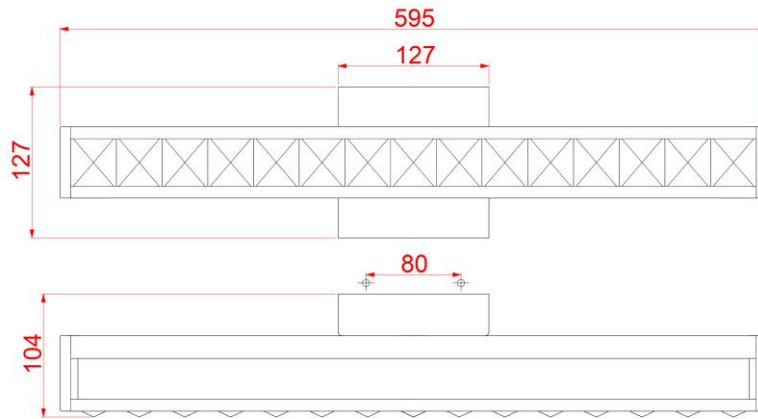

BRAND: Jessie
STYLE: Bath LED vanity

1. Item Code	FE/JESSIE/BATH	23. Maximum Drop	-
2. Drawing No.	pd-fejessiebath	24. Adjustable?	No
3. Tested?	No	25. Shade/Glass Material	Frosted glass with clear acrylic inner
4. Final Sign-off Sample Done?	Yes	26. Shade Width (mm)	-
5. Category	Indoor	27. Shade Height (mm)	-
6. Type	Bath LED vanity	28. Shade Depth (mm)	-
7. Finish	Polished chrome	29. Size of Back-Plate/Ceiling Rose (mm)	127 x 127
8. IP Rating	-	30. Main Material	Steel, Aluminum, Glass, Acrylic
9. Class	I	31. Power Cable Core and Colour	Separate live, neutral & earth
10. Voltage	240	32. Power Cable Length (mm)	203 (from back plate)
11. Wattage (1)	20w	33. Chain Length (mm)	-
12. Wattage (2)	-	34. Rod Length (mm)	-
13. Lamp Holder Type (1)	Integrated LED	35. PIR	-
14. Lamp Holder Type (2)	-	36. Switch Type and location	-
15. No. of Lamps	-	37. Connection Method	IP44 Terminal block
16. Lamp Supplied	-	38. Plug Type and Colour	-
17. Dimmable?	No	39. Earth arrangement	Earth tag inside back plate
18. Lumen Output & Colour Temp	1800lm, 2700k	40. Product Weight (kg)	2.2
19. Overall Width/Diameter (mm)	595	41. Carton Dimensions (mm)	711 x 216 x 216
20. Fitting Height (mm)	127	42. Gross Weight (kg)	2.9
21. Overall Depth (mm)	104	43. Notes 1	-
22. Minimum Drop	-	44. Notes 2	-