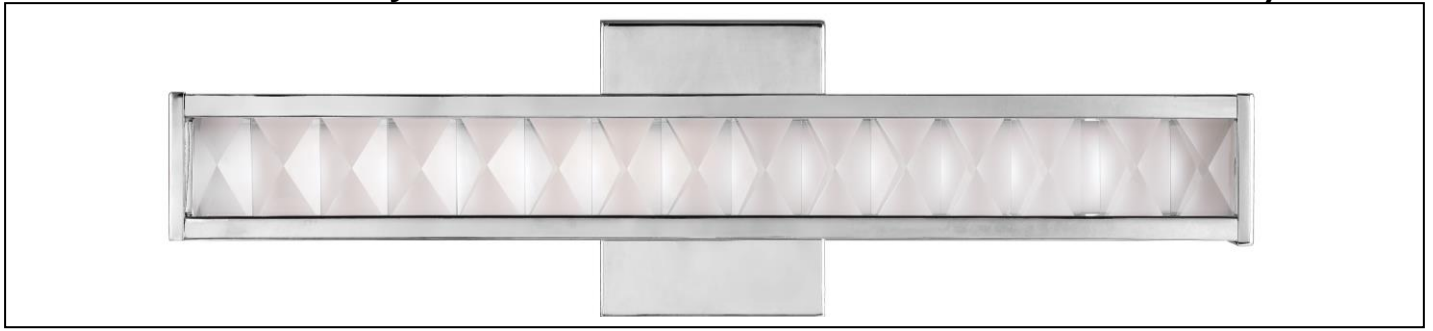

BRAND: Jessie
STYLE: Bath LED vanity

1. Item Code	FE/JESSIE/BATH	23. Maximum Drop	-
2. Drawing No.	pd-fejessiebath	24. Adjustable?	No
3. Tested?	No	25. Shade/Glass Material	Frosted glass with clear acrylic inner
4. Final Sign-off Sample Done?	Yes	26. Shade Width (mm)	-
5. Category	Indoor	27. Shade Height (mm)	-
6. Type	Bath LED vanity	28. Shade Depth (mm)	-
7. Finish	Polished chrome	29. Size of Back-Plate/Ceiling Rose (mm)	127 x 127
8. IP Rating	-	30. Main Material	Steel, Aluminum, Glass, Acrylic
9. Class	I	31. Power Cable Core and Colour	Separate live, neutral & earth
10. Voltage	240	32. Power Cable Length (mm)	203 (from back plate)
11. Wattage (1)	20w	33. Chain Length (mm)	-
12. Wattage (2)	-	34. Rod Length (mm)	-
13. Lamp Holder Type (1)	Integrated LED	35. PIR	-
14. Lamp Holder Type (2)	-	36. Switch Type and location	-
15. No. of Lamps	-	37. Connection Method	IP44 Terminal block
16. Lamp Supplied	-	38. Plug Type and Colour	-
17. Dimmable?	No	39. Earth arrangement	Earth tag inside back plate
18. Lumen Output & Colour Temp	1800lm, 2700k	40. Product Weight (kg)	2.2
19. Overall Width/Diameter (mm)	595	41. Carton Dimensions (mm)	711 x 216 x 216
20. Fitting Height (mm)	127	42. Gross Weight (kg)	2.9
21. Overall Depth (mm)	104	43. Notes 1	-
22. Minimum Drop	-	44. Notes 2	-