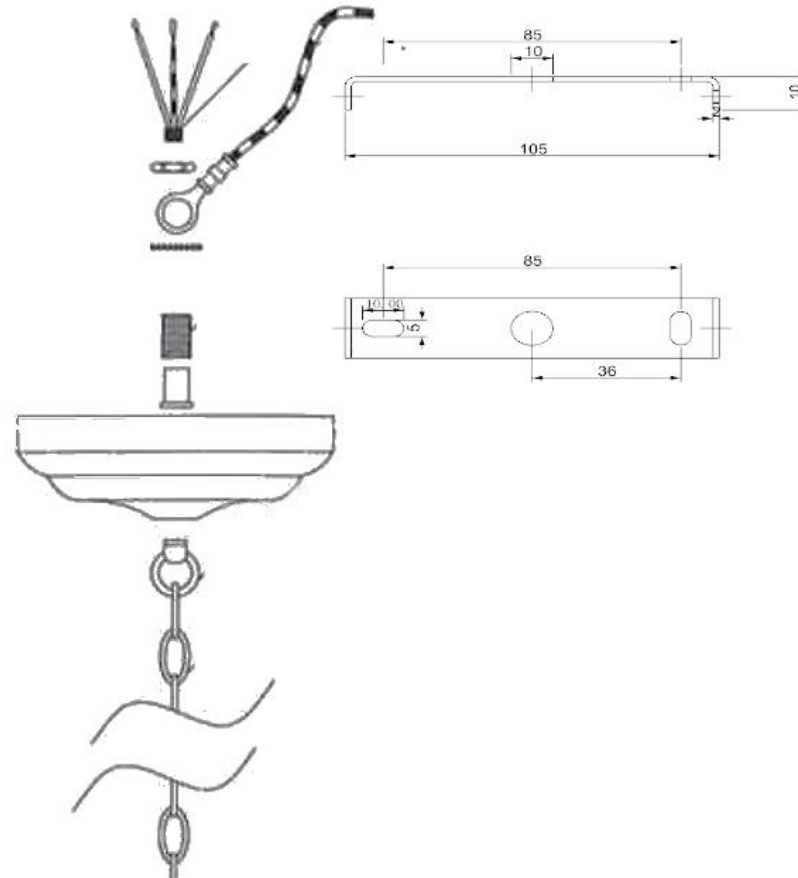

# PRODUCT DATA AND ASSEMBLY INSTRUCTION SHEET

Type	5 Lt Chandelier
Finish	Bronze / Gold Black / Silver

**RANGE:-ELSTEAD COLLECTION**

**STYLE:- AMARILLI**

ITEM No.	IP Rating	Height (mm)	Width / Dia (mm)	Min Drop (mm)	Max Drop (mm)	Projection (mm)	Class	Voltage	Wattage	Lamp Type	No. of Lamps
AML5 BR/GLD AML5 BLK/SIL	N/A	590	730	680	1460	N/A	1	240	60	E14	5