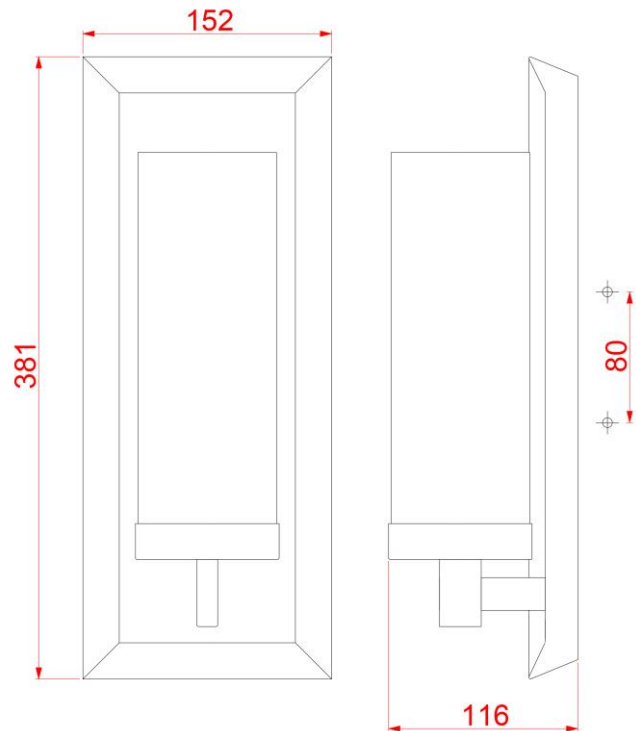

**BRAND: Pippin**

**STYLE: Ilt wall light**

1. Item Code	FE/PIPPIN I	23. Shade Width (mm)	86
2. Category	Indoor	24. Shade Height (mm)	248
3. Type	Ilt wall light	25. Shade Depth (mm)	86
4. Finish	Polished chrome	26. Size of Back-Plate/Ceiling Rose (mm)	152 x 381
5. IP Rating	44	27. Main Material	Steel & glass
6. Class	I	28. Power Cable Core and Colour	Separate live & neutral
7. Voltage	240	29. Power Cable Length (mm)	203 (from backplate)
8. Wattage (1)	1 x max 3.5w	30. Chain Length (mm)	-
9. Wattage (2)	-	31. Rod Length (mm)	-
10. Lamp Holder Type (1)	1 x G9	32. PIR	-
11. Lamp Holder Type (2)	-	33. Switch Type and location	-
12. No. of Lamps	1	34. Connection Method	Terminal block (IP44 box)
13. Lamp Supplied	Yes	35. Plug Type and Colour	-
14. Dimmable?	Not with lamp supplied	36. Earth arrangement	Earth tag inside back plate
15. Lumen Output & Colour Temp	-	37. Product Weight (kg)	2.1
16. Overall Width/Diameter (mm)	152	38. Carton Dimensions (mm)	533 x 216 x 241
17. Fitting Height (mm)	381	39. Gross Weight (kg)	2.69
18. Overall Depth (mm)	116	40. Notes 1	-
19. Minimum Drop	-	41. Notes 2	-
20. Maximum Drop	-		
21. Adjustable?	No		
22. Shade/Glass Material	White sugar glass		