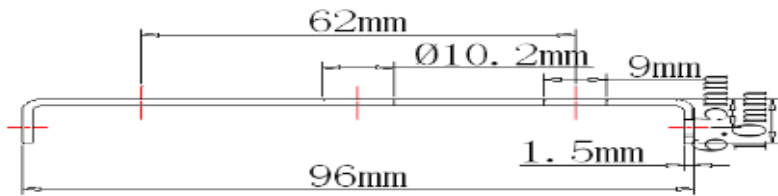

ASSEMBLY INSTRUCTION SHEET

Type	1lt Wall Light
Finish	Aged Bronze Polished Brass Polished Nickel

RANGE:- ELSTEAD COLLECTION

STYLE:- AEGEAN

ITEM No.	IP Rating	Height (mm)	Width / Dia (mm)	Min Drop (mm)	Max Drop (mm)	Projection (mm)	Class	Voltage	Wattage	Lamp Type	No. of Lamps
AG1 AG PB PN	N/A	220	100	N/A	N/A	215	1	240	60	E14	1