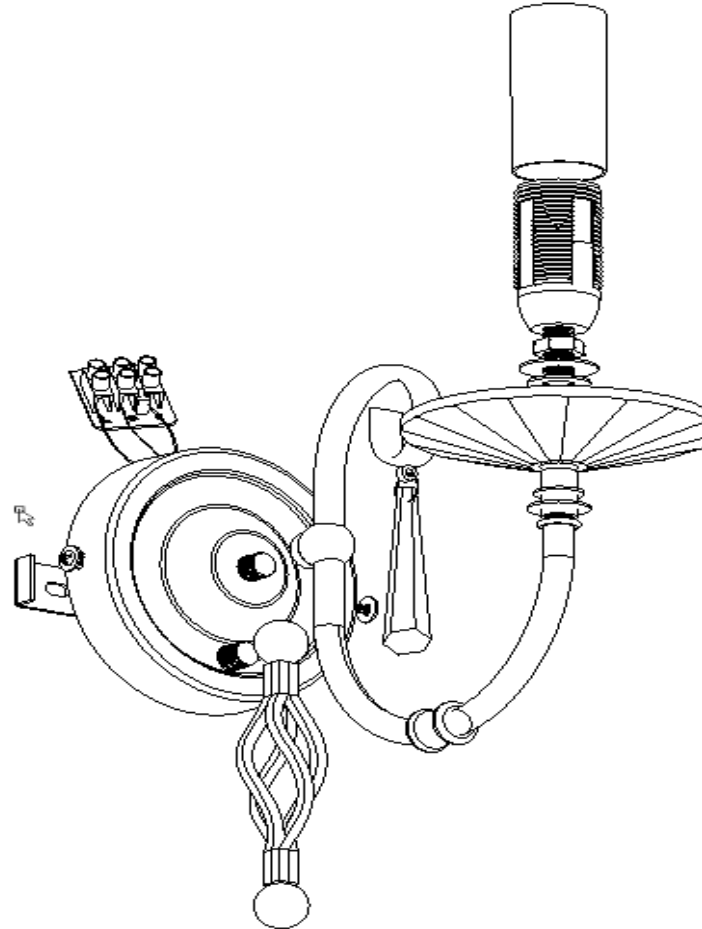

ASSEMBLY INSTRUCTION SHEET

Type	1lt Wall Light
Finish	Aged Bronze Polished Brass Polished Nickel

RANGE:- ELSTEAD COLLECTION

STYLE:- AEGEAN

ITEM No.	IP Rating	Height (mm)	Width / Dia (mm)	Min Drop (mm)	Max Drop (mm)	Projection (mm)	Class	Voltage	Wattage	Lamp Type	No. of Lamps
AG1 AG PB PN	N/A	220	100	N/A	N/A	215	1	240	60	E14	1