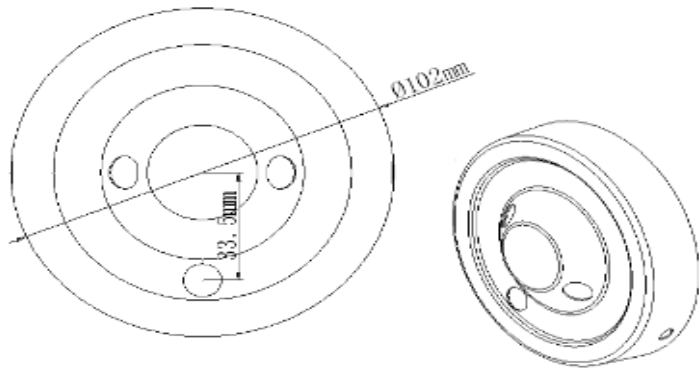

ASSEMBLY INSTRUCTION SHEET

Type	1lt Wall Light
Finish	Aged Bronze Polished Brass Polished Nickel

RANGE:- ELSTEAD COLLECTION

STYLE:- AEGEAN

ITEM No.	IP Rating	Height (mm)	Width / Dia (mm)	Min Drop (mm)	Max Drop (mm)	Projection (mm)	Class	Voltage	Wattage	Lamp Type	No. of Lamps
AG1 AG PB PN	N/A	220	100	N/A	N/A	215	1	240	60	E14	1