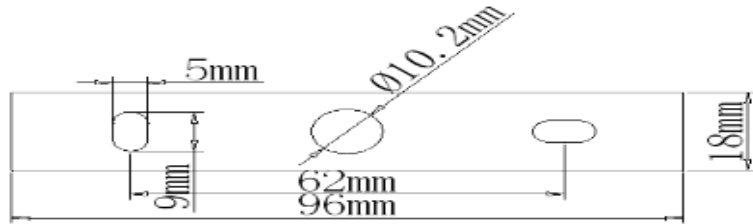

ASSEMBLY INSTRUCTION SHEET

Type	1lt Wall Light
Finish	Aged Bronze Polished Brass Polished Nickel

RANGE:- ELSTEAD COLLECTION

STYLE:- AEGEAN

ITEM No.	IP Rating	Height (mm)	Width / Dia (mm)	Min Drop (mm)	Max Drop (mm)	Projection (mm)	Class	Voltage	Wattage	Lamp Type	No. of Lamps
AG1 AG PB PN	N/A	220	100	N/A	N/A	215	1	240	60	E14	1