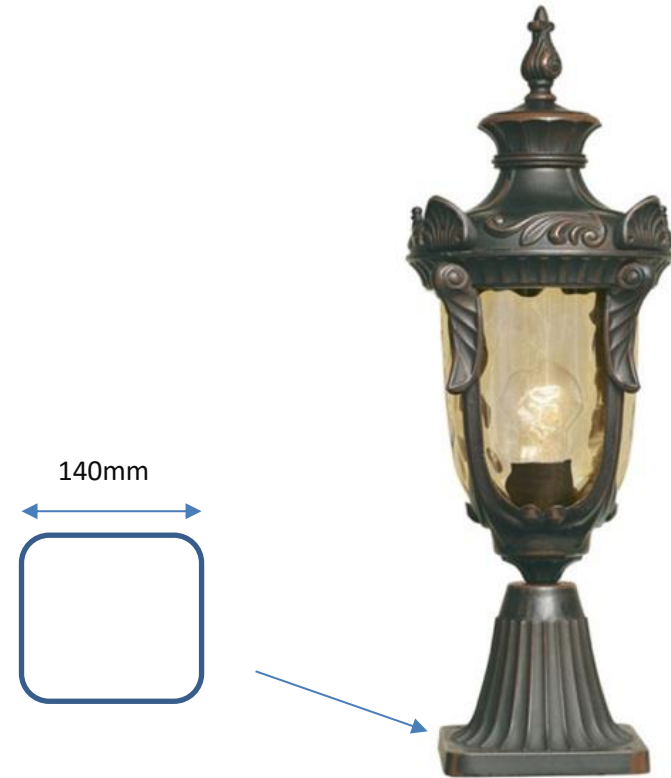

# PRODUCT DATA SHEET

**RANGE:- PHILADELPHIA**

**STYLE:- PH3-M**

Back plate / Canopy	N/A
Finish	OLD BRONZE & BLACK
Wire / Chain	N/A
Replacement Glass	TBA

ITEM No.	IP Rating	Class	Voltage	Wattage	Lamp Type	No. of Lamps	Height	Width	Dia
PH3-M	44	1	240	100	E 27	1	540	190	N/A