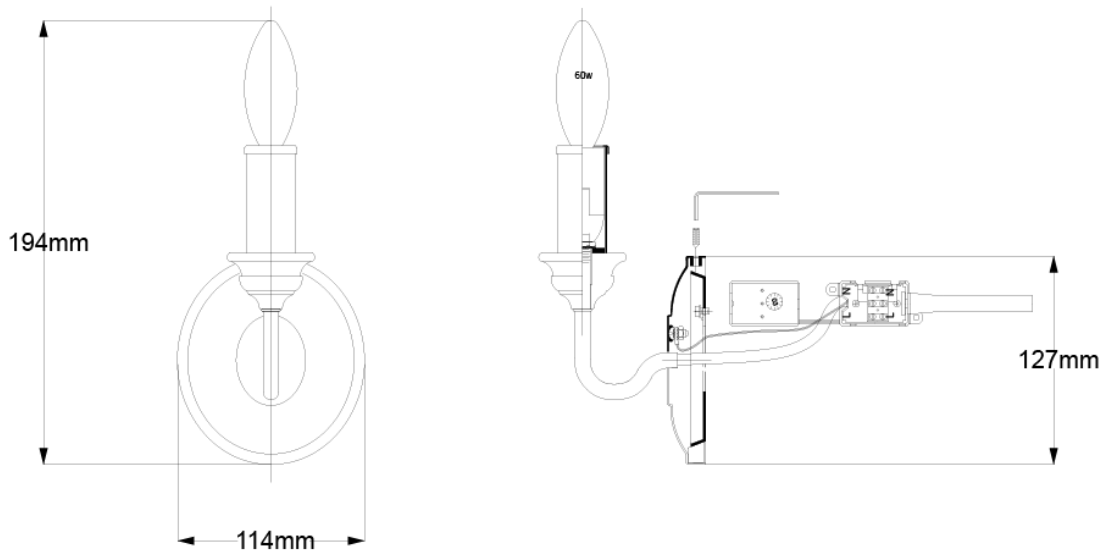

Hartsville 1lt Wall Light

Stock Code: FE/HARTSVILLE1

1lt Wall Light

The sweeping silhouette of the Hartsville collection by Feiss was inspired by the farmhouses and country life of the Colonial American heartland. With a soft, distressed finish of Chalk Washed paired with Beachwood detailing, these designs are perfect in any number of settings from traditional to coastal casual décor.

Product Attributes

- Weight: 0.31 kg
- Fitting Height: 194mm
- Width/Diameter: 114mm
- Back plate Height: 127mm
- Back plate Width: 114.3mm
- Projection: 102mm
- Finish: Chalk Washed / Beachwood
- Build Materials: Steel
- Max Wattage: 1 x 40W E14
- Voltage: 220-240v 50hz
- Number of lamps: One
- Bulb Included: No
- Product Type: Indoor Wall
- Box Dimensions: 23.5x15.2x15.2cm
- Barcode: EAN 5024005281412
- Family: Hartsville

MOUNTING PLATE