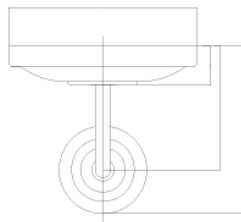

Hartsville 1lt Wall Light

Stock Code: FE/HARTSVILLE1

1lt Wall Light

The sweeping silhouette of the Hartsville collection by Feiss was inspired by the farmhouses and country life of the Colonial American heartland. With a soft, distressed finish of Chalk Washed paired with Beachwood detailing, these designs are perfect in any number of settings from traditional to coastal casual décor.

Product Attributes

- Weight: 0.31 kg
- Fitting Height: 194mm
- Width/Diameter: 114mm
- Back plate Height: 127mm
- Back plate Width: 114.3mm
- Projection: 102mm
- Finish: Chalk Washed / Beachwood
- Build Materials: Steel
- Max Wattage: 1 x 40W E14
- Voltage: 220-240v 50hz
- Number of lamps: One
- Bulb Included: No
- Product Type: Indoor Wall
- Box Dimensions: 23.5x15.2x15.2cm
- Barcode: EAN 5024005281412
- Family: Hartsville

MOUNTING PLATE