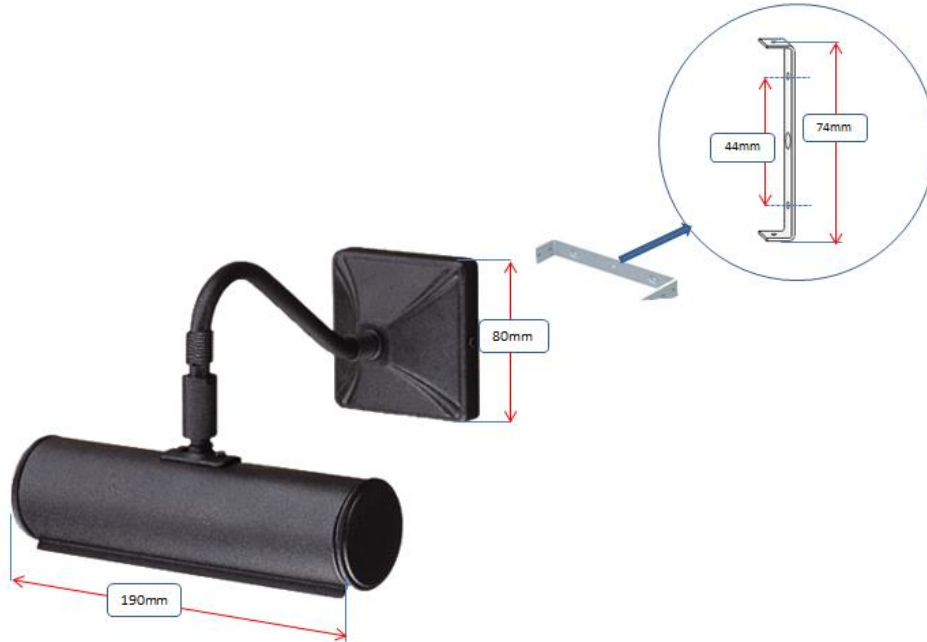

# Picture Light 1lt Small Dark Bronze

**Stock Code:** PL1/10 DB

One Light Small Picture Light

## Product Description

A simple range of plain but elegant iron picture lights manufactured by hand. With elements like elegantly detailed back plates and wire bindings, these stylish two sizes of picture lights are offered in 5 finishes: Black, Black/Gold, Polished Chrome, Polished Brass or Aged Brass.

## Product Attributes

- Weight: 0.7 kg
- Fitting Height: 135mm
- Width/Diameter: 190mm
- Back plate Height: 80mm
- Projection: 200mm
- Back plate Width: 80mm
- Back plate Projection: 35.5mm
- Finish: Dark Bronze
- Build Materials: Iron
- Max Wattage: 1 x 40W E14
- Voltage: 220-240v 50hz
- Number of lamps: One
- Bulb Included: No
- Class I/II: Class I
- Product Type: Picture Light
- Box Dimensions: 24x17x32cm
- Barcode: EAN 5024005375500
- Family: Picture Light