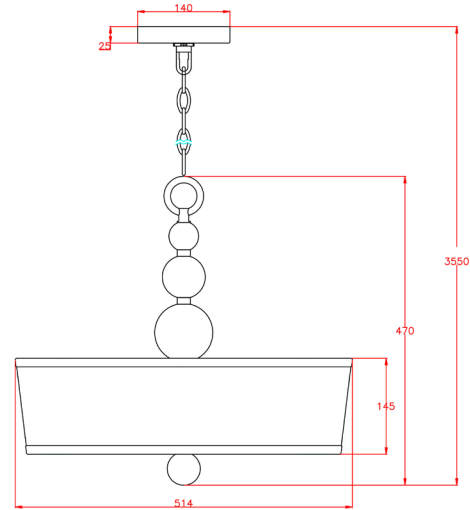

MODEL: Zelda 3 Light Pendant - Polished Nickel

1. Stock Code	HK-ZELDA-P-B-PN	25. Chain/Extension rods	Chain
2. Product Type	Interior	26. Chain Length (mm)	3000
3. Category	Pendant	27. Rods Length (mm)	N/A
4. Family	Zelda	28. Connection Type	Terminal Block
5. Finish	Polished Nickel	29. Build Materials	Steel, Etched Glass
6. IP Rating	N/A	30. Shade/Glass Material	Eched Glass
7. Class I / Class II	I	31. Spare Glass/Shade	N/A
8. Voltage	220-240v, 50Hz	32. Shade Width (mm)	514
9. Max. Wattage 1	60	33. Shade Height (mm)	145
10. Max. Wattage2	N/A	34. Shade Depth (mm)	514
11. Lamp Holder Type1	E27	35. Ceiling Pan Width/Diameter (mm)	140
12. Lamp Holder Type2	N/A	36. Ceiling Pan Height (mm)	25
13. No. of Lamps	3	37. Back Plate Height (mm)	N/A
14. Lamp Supplied	No	38. Back Plate Width (mm)	N/A
15. Lumen Output	2100 lm	39. Base Plate Width (mm)	N/A
16. Colour Temperature	300K	40. Net Weight (kg)	6
17. Energy Rating	A-E	41. Gross Weight (kg)	6.75
18. Projection	N/A	42. Box Dimensions	21x54x54cm
19. Overall Width (mm)	514	43. Barcode	5.02E+12
20. Overall Height (mm)	470	44. Country of Origin	PRC
21. Overall Depth (mm)	514	45. Notes 1	
22. Minimum Drop (mm)	550	46. Notes 2	
23. Maximum Drop (mm)	3550		
24. Adjustable	Yes		