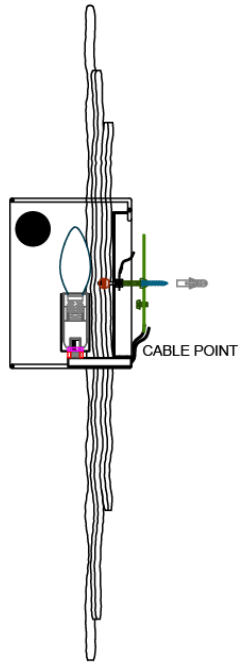

Spyre 2Lt Wall Light

Stock Code: HK/SPYRE2 MMB

2Lt Wall Light

Product Description

Spyre's statement-making design offers captivating silhouettes with an organic edginess. The hand hammered Champagne Gold or Metallic Matte Bronze finishes enthrall with artisanal elegance.

Product Attributes

- Fitting Height: 686mm
- Width/Diameter: 305mm
- Projection: 127mm
- Finish: Metallic Matte Bronze
- Build Materials: Steel, Linen
- Max Wattage: 2 x 60W E14
- Voltage: 220-240v
- Number of lamps: Two
- Bulb Included: No
- Class I/II: Class I
- Interior/Exterior: Interior
- barcode: 5024005334514
- Product Type: Wall light
- Family: Spyre

FRONT VIEW

SECTION VIEW

TOP VIEW