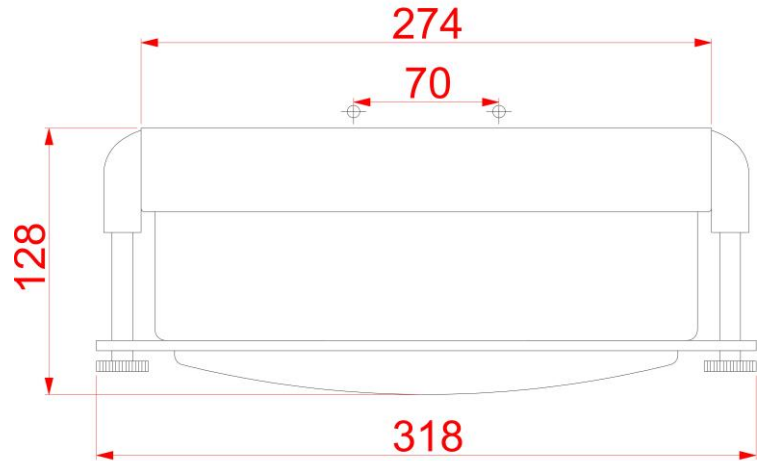

BRAND: Colbin
STYLE: Small Flush Mount

1. Item Code	HK/COLBIN/F/S OZ	23. Maximum Drop	-
2. Drawing No.	pd-hkcolbinsoz	24. Adjustable?	No
3. Tested?	No	25. Shade/Glass Material	Opal Glass
4. Final Sign-off Sample Done?	Yes	26. Shade Width (mm)	261
5. Category	Indoor	27. Shade Height (mm)	92
6. Type	Small Flush Mount	28. Shade Depth (mm)	261
7. Finish	Oil Rubbed Bronze	29. Size of Back-Plate/Ceiling Rose (mm)	274
8. IP Rating	44	30. Main Material	Steel & Glass
9. Class	I	31. Power Cable Core and Colour	Blue & Brown, Earth wire inside ceiling plate
10. Voltage	240	32. Power Cable Length (mm)	152
11. Wattage (1)	2 x max 60w	33. Chain Length (mm)	-
12. Wattage (2)	-	34. Rod Length (mm)	-
13. Lamp Holder Type (1)	2 x E27	35. PIR	-
14. Lamp Holder Type (2)	-	36. Switch Type and location	-
15. No. of Lamps	2	37. Connection Method	IP44 Terminal block
16. Lamp Supplied	No	38. Plug Type and Colour	-
17. Dimmable?	Dependent on lamps used	39. Earth arrangement	Separate live & neutral, with earth tag inside ceiling plate
18. Lumen Output & Colour Temp	-	40. Product Weight (kg)	2.26
19. Overall Width/Diameter (mm)	318	41. Carton Dimensions (mm)	360 x 340 x 205
20. Fitting Height (mm)	128	42. Gross Weight (kg)	3.12
21. Overall Depth (mm)	318	43. Notes 1	-
22. Minimum Drop	-	44. Notes 2	-