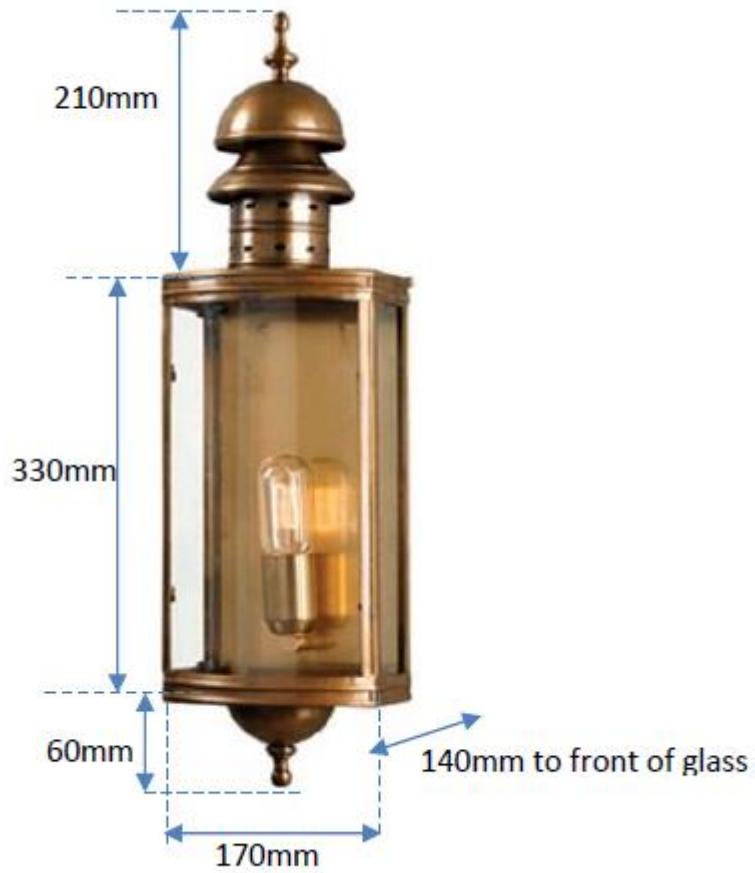

# Downing Street Wall Lantern Verdigris

**Stock Code:** DOWNING STREET

Handmade Flush Wall lantern

## Product Attributes

- Weight: 3.5 kg
- Fitting Height: 600mm
- Width/Diameter: 175mm
- Projection: 130mm
- Back plate Height: 310mm
- Back plate Width: 175mm
- Back plate Projection: 20mm
- Finish: Verdigris
- Build Materials: Solid Brass, Glass
- Max Wattage: 1 x 100W E27
- Voltage: 220-240v 50hz
- Number of lamps: One
- Bulb Included: No
- IP Rating: IP44
- Class I/II: Class I
- Product Type: Wall Lantern
- Box Dimensions: 65x20x15cm
- Barcode: EAN 5024005507505
- Family: Downing Street

**BACK PLATE**