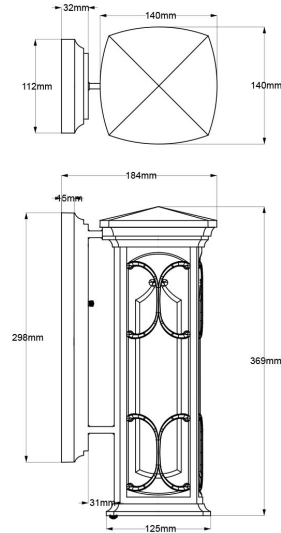

MODEL: Franceasi I Light Small Wall Lantern

1. Stock Code	KL-FRANCEASI-S	25. Chain/Extension rods	N/A
2. Product Type	Exterior	26. Chain Length (mm)	N/A
3. Category	Wall Light	27. Rods Length (mm)	N/A
4. Family	Franceasi	28. Connection Type	IP Box
5. Finish	Olde Bronze	29. Build Materials	Mild Steel, Amber Glass
6. IP Rating	44	30. Shade/Glass Material	Seeded Glass Panels
7. Class I / Class II	I	31. Spare Glass/Shade	GS647
8. Voltage	220-240v, 50Hz	32. Shade Width (mm)	N/A
9. Max. Wattage 1	100	33. Shade Height (mm)	N/A
10. Max. Wattage2	N/A	34. Shade Depth (mm)	N/A
11. Lamp Holder Type1	E27	35. Ceiling Pan Width/Diameter (mm)	N/A
12. Lamp Holder Type2	N/A	36. Ceiling Pan Height (mm)	N/A
13. No. of Lamps	1	37. Back Plate Height (mm)	298
14. Lamp Supplied	No	38. Back Plate Width (mm)	112
15. Lumen Output	700 Lm	39. Base Plate Width (mm)	N/A
16. Colour Temperature	3000K	40. Net Weight (kg)	1.81
17. Energy Rating	A-E	41. Gross Weight (kg)	2.56
18. Projection	184	42. Box Dimensions	31x31x7.5cm
19. Overall Width (mm)	140	43. Barcode	5.02E+12
20. Overall Height (mm)	368	44. Country of Origin	PRC
21. Overall Depth (mm)	184	45. Notes 1	
22. Minimum Drop (mm)	N/A	46. Notes 2	
23. Maximum Drop (mm)	N/A		
24. Adjustable	No		