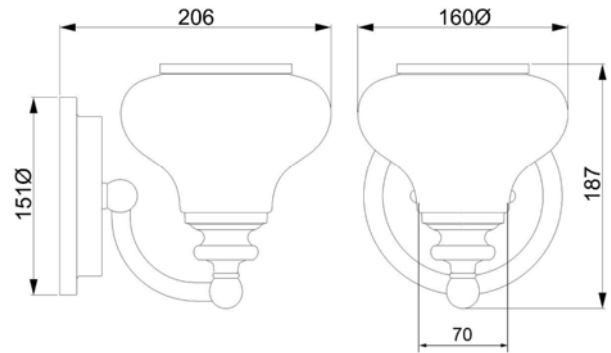

BRAND: Ainsley

STYLE: 1 arm bathroom wall light

1. Item Code	HK/AINSLEY1 BATH	23. Maximum Drop	N/A
2. Drawing No.	HK 56550 Ainsley 1	24. Adjustable?	No
3. Tested?	No	25. Shade/Glass Material	Cased Opal
4. Final Sign-off Sample Done?	No	26. Shade Width (mm)	160
5. Category	Indoors	27. Shade Height (mm)	118
6. Type	Wall	28. Shade Depth (mm)	160
7. Finish	Polished Chrome	29. Size of Back-Plate/Ceiling Rose (mm)	151 diameter
8. IP Rating	IP44	30. Main Material	Mild steel + Glass
9. Class	I	31. Power Cable Colour	Blue / brown
10. Voltage	240v	32. Power Cable Length (mm)	Supplied with 200mm tail
11. Wattage (1)	1 x 3.5w LED	33. Chain Length (mm)	N/A
12. Wattage (2)	N/A	34. Rod Length (mm)	N/A
13. Lamp Holder Type (1)	G9	35. PIR	No
14. Lamp Holder Type (2)	N/A	36. Switch Type and location	N/A
15. No. of Lamps	1	37. Connection Method	IP44 terminal block
16. Lamp Supplied	Yes	38. Plug Type	N/A
17. Dimmable?	Not with lamp supplied	39. Plug Colour	N/A
18. Lumen Output & Colour Temp	(Lamp) 320lm and 3000k	40. Product Weight (kg)	0.91
19. Overall Width/Diameter (mm)	160	41. Carton Dimensions (mm)	308mm x 241mm x 216mm
20. Overall Height (mm)	187	42. Carton Weight (kg)	1.23
21. Overall Depth (mm)	206	43. Notes 1	Supplied with 1 x G9 LED lamp
22. Minimum Drop	N/A	44. Notes 2	