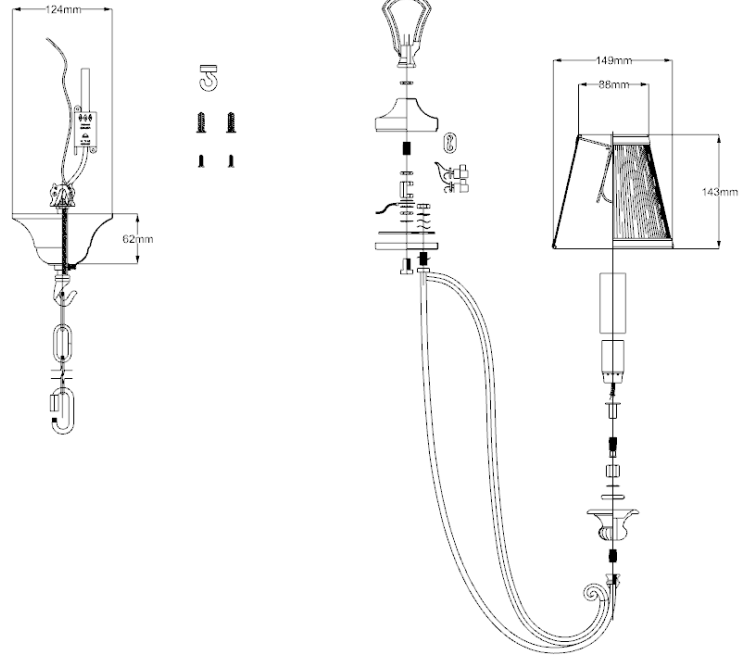

**BRAND: Feiss**

**STYLE: Abbey**

1. Item Code	FE/ABBEY5	23. Shade Width (mm)	149
2. Category	INDOORS	24. Shade Height (mm)	143
3. Type	CHANDELIER	25. Shade Depth (mm)	149
4. Finish	SILVER SAND	26. Size of Back-Plate/Ceiling Rose (mm)	124 x 62
5. IP Rating	N/A	27. Main Material	STEEL & FABRIC
6. Class	I	28. Power Cable Colour	N/A
7. Voltage	240	29. Power Cable Length (mm)	2340
8. Wattage (1)	60	30. Chain Length (mm)	1525
9. Wattage (2)	N/A	31. Rod Length (mm)	N/A
10. Lamp Holder Type (1)	E14	32. PIR	NO
11. Lamp Holder Type (2)	N/A	33. Switch Type and location	N/A
12. No. of Lamps	5	34. Connection Method	TERMINAL BLOCK
13. Lamp Supplied	NO	35. Plug Type	N/A
14. Dimmable?	DEPENDENT ON LAMP	36. Plug Colour	N/A
15. Lumen Output & Colour Temp	N/A	37. Product Weight (kg)	N/A
16. Overall Width/Diameter (mm)	667	38. Carton Dimensions (mm)	290x630x620
17. Overall Height (mm)	667	39. Carton Weight (kg)	N/A
18. Overall Depth (mm)	667	40. Notes 1	-
19. Minimum Drop	797	41. Notes 2	-
20. Maximum Drop	2322		
21. Adjustable?	YES		
22. Shade/Glass Material	MUSHROOM PLATED		