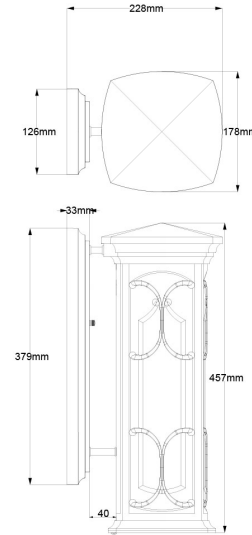

MODEL: Franceasi I Light Medium Wall Lantern

1. Stock Code	KL-FRANCEASI-M	25. Chain/Extension rods	N/A
2. Product Type	Exterior	26. Chain Length (mm)	N/A
3. Category	Wall Light	27. Rods Length (mm)	N/A
4. Family	Franceasi	28. Connection Type	IP Box
5. Finish	Olde Bronze	29. Build Materials	Mild Steel, Amber Glass
6. IP Rating	44	30. Shade/Glass Material	Seeded Glass Panels
7. Class I / Class II	I	31. Spare Glass/Shade	
8. Voltage	220-240v, 50Hz	32. Shade Width (mm)	N/A
9. Max. Wattage 1	100	33. Shade Height (mm)	N/A
10. Max. Wattage2	N/A	34. Shade Depth (mm)	N/A
11. Lamp Holder Type1	E27	35. Ceiling Pan Width/Diameter (mm)	N/A
12. Lamp Holder Type2	N/A	36. Ceiling Pan Height (mm)	N/A
13. No. of Lamps	1	37. Back Plate Height (mm)	378
14. Lamp Supplied	No	38. Back Plate Width (mm)	127
15. Lumen Output	700 Lm	39. Base Plate Width (mm)	N/A
16. Colour Temperature	3000K	40. Net Weight (kg)	2.72
17. Energy Rating	A-E	41. Gross Weight (kg)	3.47
18. Projection	229	42. Box Dimensions	27.5x23x51cm
19. Overall Width (mm)	178	43. Barcode	5.02E+12
20. Overall Height (mm)	457	44. Country of Origin	PRC
21. Overall Depth (mm)	229	45. Notes 1	
22. Minimum Drop (mm)	N/A	46. Notes 2	
23. Maximum Drop (mm)	N/A		
24. Adjustable	No		