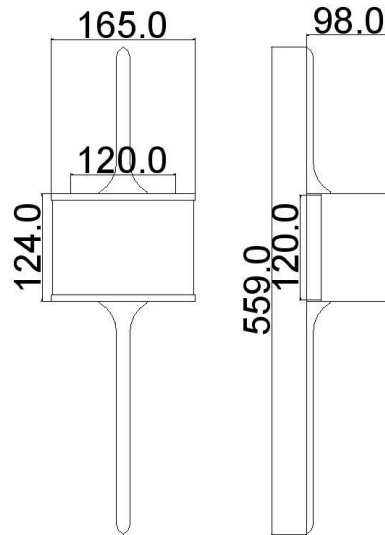

Mona 2lt Wall Light Polished Brass

Stock Code: KL/MONA/S PB

2lt Wall Light

Product Description

The Mid-Century inspired Mona collection features a delightful design that balances delicate lines with clean symmetrical geometry. This range is available in Classic Pewter, Polished Chrome, Polished Brass or Natural Brass.

Product Attributes

- Weight: 1.6 kg
- Fitting Height: 559mm
- Width/Diameter: 165mm
- Back plate Height: 120.65mm
- Back plate Width: 120.65mm
- Projection: 98mm
- Finish: Classic Pewter
- Build Materials: Steel
- Max Wattage: 2 x 3.5W LED G9
- Voltage: 220-240v 50hz
- Number of lamps: Two
- Bulb Included: Yes
- IP Rating: IP44
- Product Type: Bathroom/Indoor Wall
- Box Dimensions: 35x23x18.5cm
- Barcode: EAN 5024005298816
- Family: Mona