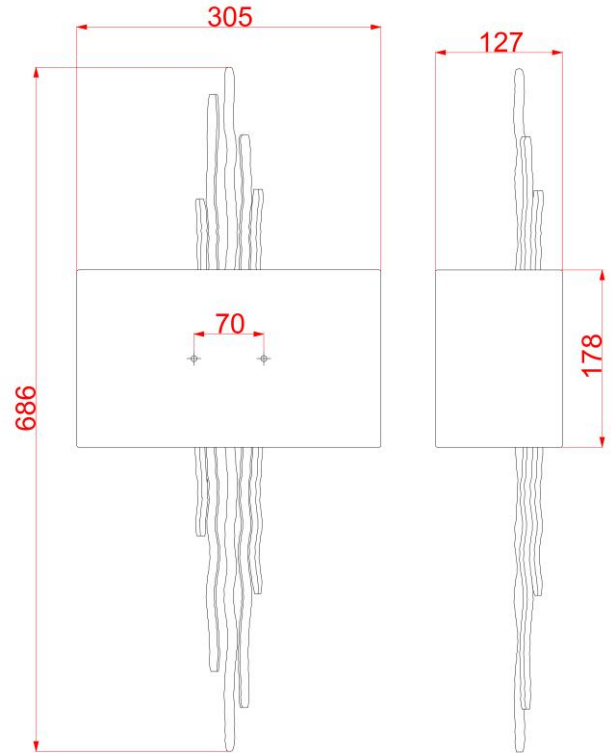

BRAND: Spyre

STYLE: 2lt Wall

1. Item Code	HK/SPYRE2 CPG	23. Maximum Drop	N/a
2. Drawing No.	pd-hkspyre2cpg	24. Adjustable?	No
3. Tested?	No	25. Shade/Glass Material	White Linen
4. Final Sign-off Sample Done?	Yes	26. Shade Width (mm)	305
5. Category	Indoor	27. Shade Height (mm)	178
6. Type	Wall Light	28. Shade Depth (mm)	127
7. Finish	Champagne Gold	29. Size of Back-Plate/Ceiling Rose (mm)	152 x 165
8. IP Rating	N/a	30. Main Material	Steel + Linen
9. Class	I	31. Power Cable Core and Colour	Separate Live, Earth and Neutral
10. Voltage	240V	32. Power Cable Length (mm)	305
11. Wattage (1)	2 x Max 60W	33. Chain Length (mm)	N/a
12. Wattage (2)	N/a	34. Rod Length (mm)	N/a
13. Lamp Holder Type (1)	2 x E14	35. PIR	No
14. Lamp Holder Type (2)	N/a	36. Switch Type and location	N/a
15. No. of Lamps	2	37. Connection Method	Terminal Block
16. Lamp Supplied	No	38. Plug Type and Colour	N/a
17. Dimmable?	Dependent on Lamp	39. Earth arrangement	Earth Tail in back plate
18. Lumen Output & Colour Temp	N/a	40. Product Weight (kg)	1.6
19. Overall Width/Diameter (mm)	305	41. Carton Dimensions (mm)	775 x 254 x 279
20. Fitting Height (mm)	686	42. Gross Weight (kg)	3.17
21. Overall Depth (mm)	127	43. Notes 1	
22. Minimum Drop	N/a	44. Notes 2	