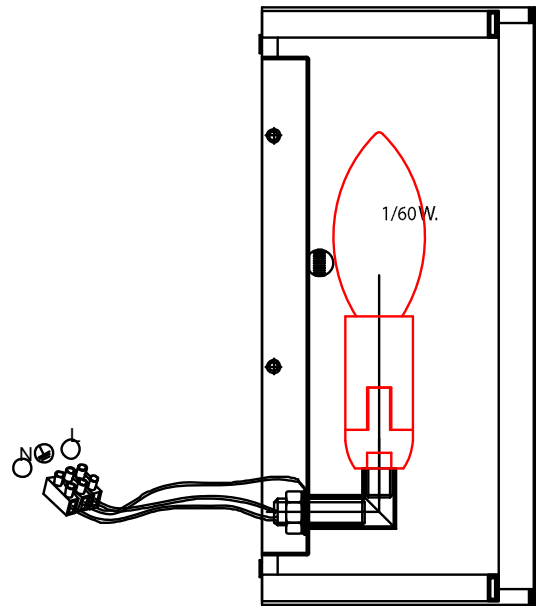

Joplin 1lt Wall Light

Stock Code: FE/JOPLIN1

1lt Wall Light

Product Description

The ubiquitous drum shade has been updated with a wholly contemporary look with the Chrome laser cut metal shade surrounding the off-white silk inner shade. The Joplin collection sends soft light through the random geometric patterns.

Product Attributes

- Weight: 1.3 kg
- Fitting Height: 229mm
- Width/Diameter: 203mm
- Projection: 102mm
- Back plate Height: 190.5mm
- Back plate Width: 108mm
- Back plate Projection: 15.9mm
- Finish: Chrome
- Build Materials: Metal
- Max Wattage: 1 x 60W E14
- Voltage: 220-240v 50hz
- Number of lamps: One
- Bulb Included: No
- Class I/II: Class I
- Product Type: Wall Light
- Box Dimensions: 37x30.5x18cm
- Barcode: EAN 5024005220817
- Family: Joplin

Front View

Side View

Top View