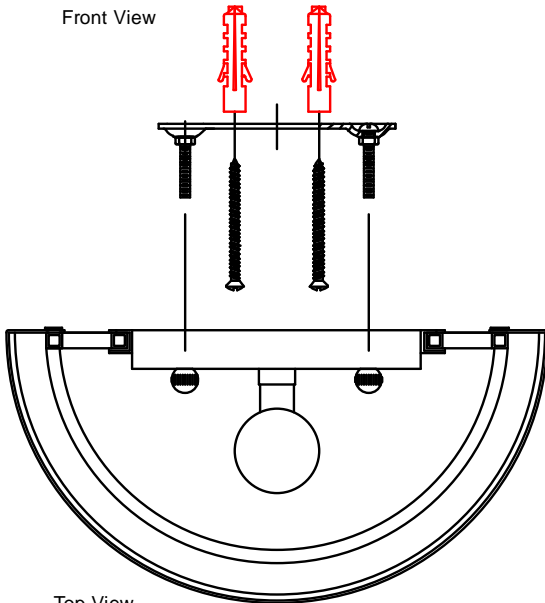

Joplin 1lt Wall Light

Stock Code: FE/JOPLIN1

1lt Wall Light

Product Description

The ubiquitous drum shade has been updated with a wholly contemporary look with the Chrome laser cut metal shade surrounding the off-white silk inner shade. The Joplin collection sends soft light through the random geometric patterns.

Product Attributes

- Weight: 1.3 kg
- Fitting Height: 229mm
- Width/Diameter: 203mm
- Projection: 102mm
- Back plate Height: 190.5mm
- Back plate Width: 108mm
- Back plate Projection: 15.9mm
- Finish: Chrome
- Build Materials: Metal
- Max Wattage: 1 x 60W E14
- Voltage: 220-240v 50hz
- Number of lamps: One
- Bulb Included: No
- Class I/II: Class I
- Product Type: Wall Light
- Box Dimensions: 37x30.5x18cm
- Barcode: EAN 5024005220817
- Family: Joplin

Front View

Side View

Top View