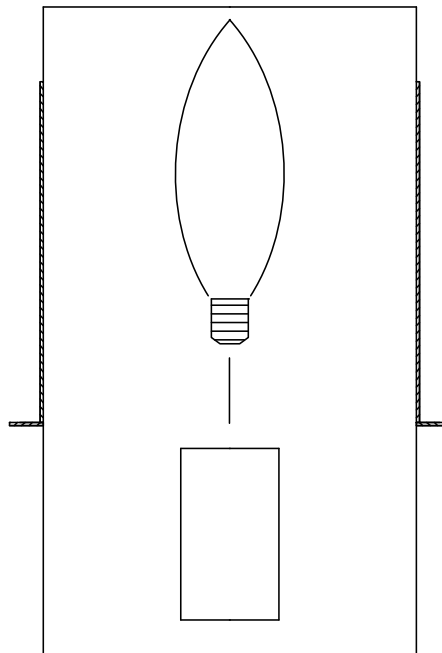

Joplin 1lt Wall Light

Stock Code: FE/JOPLIN1

1lt Wall Light

Product Description

The ubiquitous drum shade has been updated with a wholly contemporary look with the Chrome laser cut metal shade surrounding the off-white silk inner shade. The Joplin collection sends soft light through the random geometric patterns.

Product Attributes

- Weight: 1.3 kg
- Fitting Height: 229mm
- Width/Diameter: 203mm
- Projection: 102mm
- Back plate Height: 190.5mm
- Back plate Width: 108mm
- Back plate Projection: 15.9mm
- Finish: Chrome
- Build Materials: Metal
- Max Wattage: 1 x 60W E14
- Voltage: 220-240v 50hz
- Number of lamps: One
- Bulb Included: No
- Class I/II: Class I
- Product Type: Wall Light
- Box Dimensions: 37x30.5x18cm
- Barcode: EAN 5024005220817
- Family: Joplin

Front View

Side View

Top View