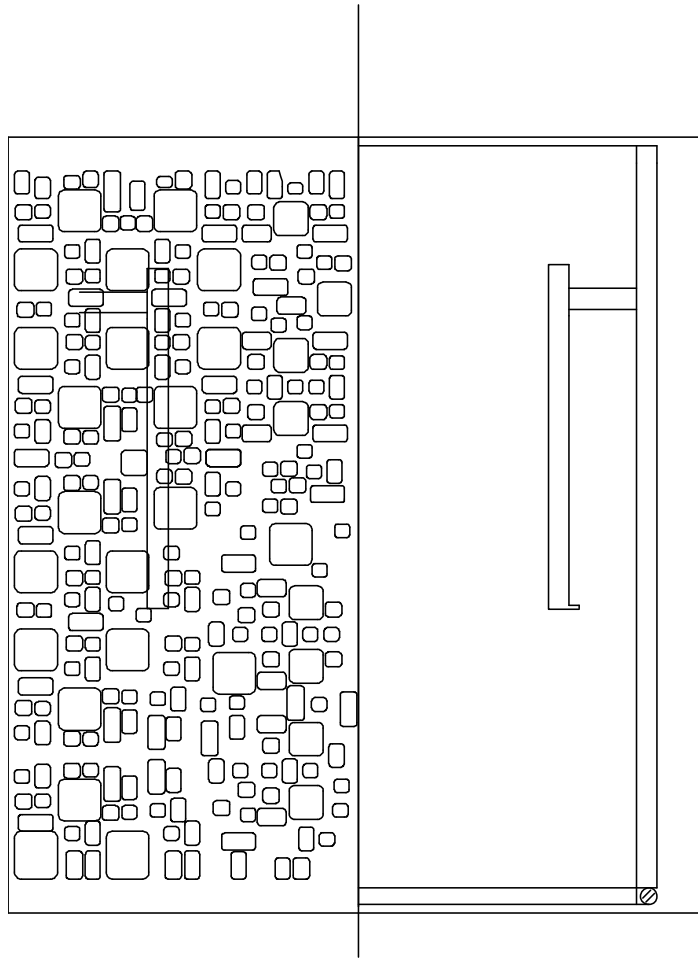

Joplin 1lt Wall Light

Stock Code: FE/JOPLIN1

1lt Wall Light

Product Description

The ubiquitous drum shade has been updated with a wholly contemporary look with the Chrome laser cut metal shade surrounding the off-white silk inner shade. The Joplin collection sends soft light through the random geometric patterns.

Product Attributes

- Weight: 1.3 kg
- Fitting Height: 229mm
- Width/Diameter: 203mm
- Projection: 102mm
- Back plate Height: 190.5mm
- Back plate Width: 108mm
- Back plate Projection: 15.9mm
- Finish: Chrome
- Build Materials: Metal
- Max Wattage: 1 x 60W E14
- Voltage: 220-240v 50hz
- Number of lamps: One
- Bulb Included: No
- Class I/II: Class I
- Product Type: Wall Light
- Box Dimensions: 37x30.5x18cm
- Barcode: EAN 5024005220817
- Family: Joplin

Front View

Side View

Top View