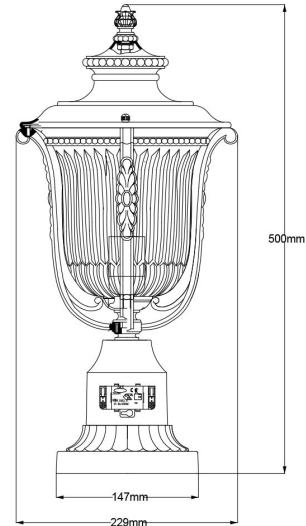

MODEL: Luverne I Light Pedestal

1. Stock Code	KL-LUVERNE3-M	25. Chain/Extension rods	N/A
2. Product Type	Exterior	26. Chain Length (mm)	N/A
3. Category	Bollard/Pedestal	27. Rods Length (mm)	N/A
4. Family	Luverne	28. Connection Type	IP Box
5. Finish	Rubbed Bronze	29. Build Materials	Steel, Ribbed Glass
6. IP Rating	44	30. Shade/Glass Material	Ribbed Glass
7. Class I / Class II	I	31. Spare Glass/Shade	GS658
8. Voltage	220-240v, 50Hz	32. Shade Width (mm)	N/A
9. Max. Wattage 1	150	33. Shade Height (mm)	N/A
10. Max. Wattage2	N/A	34. Shade Depth (mm)	N/A
11. Lamp Holder Type1	E27	35. Ceiling Pan Width/Diameter (mm)	N/A
12. Lamp Holder Type2	N/A	36. Ceiling Pan Height (mm)	N/A
13. No. of Lamps	1	37. Back Plate Height (mm)	N/A
14. Lamp Supplied	No	38. Back Plate Width (mm)	N/A
15. Lumen Output	700 Lm	39. Base Plate Width (mm)	147
16. Colour Temperature	3000K	40. Net Weight (kg)	2.8
17. Energy Rating	A-E	41. Gross Weight (kg)	3.55
18. Projection	N/A	42. Box Dimensions	53x30x30cm
19. Overall Width (mm)	229	43. Barcode	5.02E+12
20. Overall Height (mm)	500	44. Country of Origin	PRC
21. Overall Depth (mm)	229	45. Notes 1	
22. Minimum Drop (mm)	N/A	46. Notes 2	
23. Maximum Drop (mm)	N/A		
24. Adjustable	No		