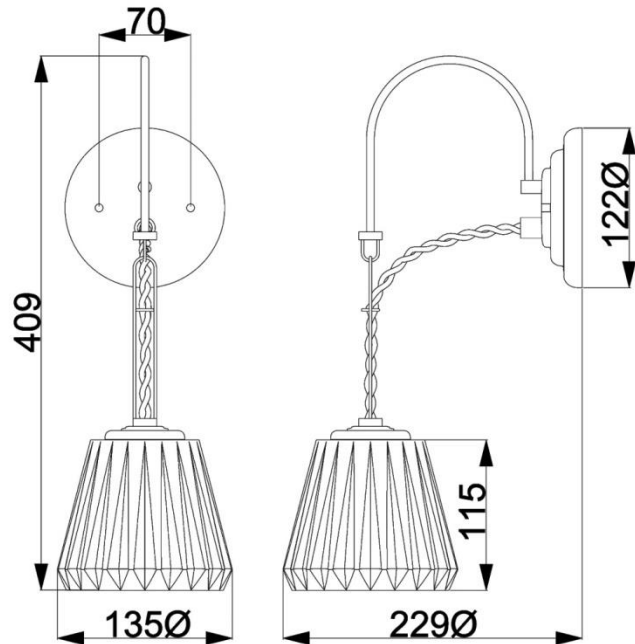

Demelza Wall Light

Stock Code: BATH/DEMELZA BB

1lt bathroom wall light

Product Description

The Demelza wall lights are inspired by traditional art nouveau shapes. They are available in a Polished Chrome or Brushed Brass plated finish. The delicate shape of the clear cut glass shade give a romantic glow. These fittings are IP44 rated and can be used in a bathroom as well a bedroom or living space.

Product Attributes

- Weight: 1.4 kg
- Fitting Height: 409mm
- Width/Diameter: 135mm
- Back plate Height: 122mm
- Back plate Width: 122mm
- Projection: 229mm
- Finish: Brushed Brass
- Build Materials: Brass
- Max Wattage: 1 x 3.5W LED G9
- Voltage: 220-240v 50hz
- Number of lamps: One
- Bulb Included: Yes
- IP Rating: IP44
- Product Type: Wall Light
- Barcode: EAN 5024005306115
- Family: Demelza