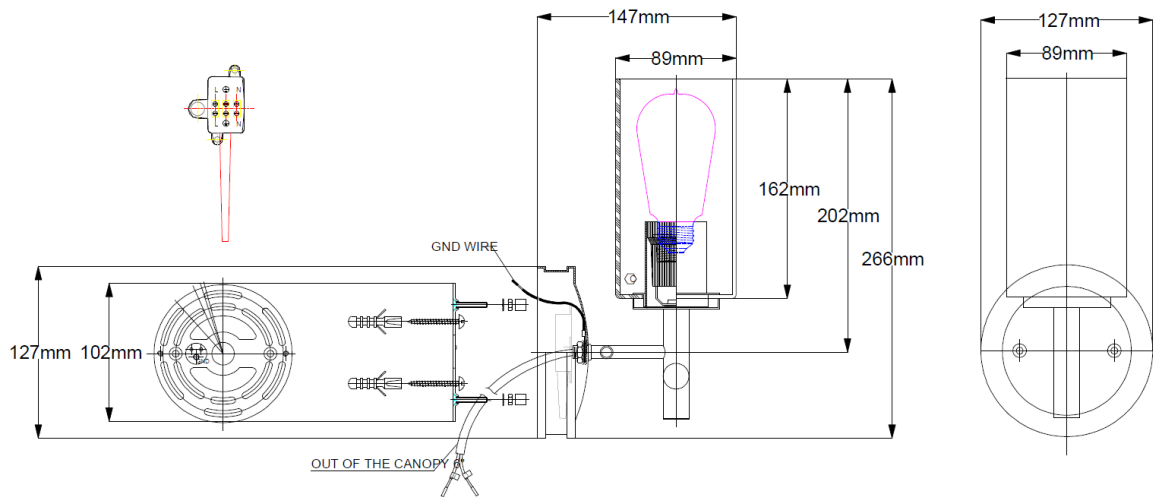

Collier 1lt Wall Light

Stock Code: HK/COLLIER1

1lt Wall Light

Product Attributes

- Weight: 0.8 kg
- Fitting Height: 262mm
- Width/Diameter: 127mm
- Projection: 148mm
- Finish: Heritage Brass
- Build Materials: Mild Steel, Glass (Clear Seeded GS 678)
- Max Wattage: 1 x 100W E27
- Voltage: 220-240v 50hz
- Class I/II: Class I
- Number of lamps: One
- Bulb Included: No
- Product Type: Wall Light
- Box Dimensions: 44x13x16cm
- Barcode: EAN 5024005267218
- Family: Collier

This luminaire is compatible with bulbs of the energy classes:

874/2012