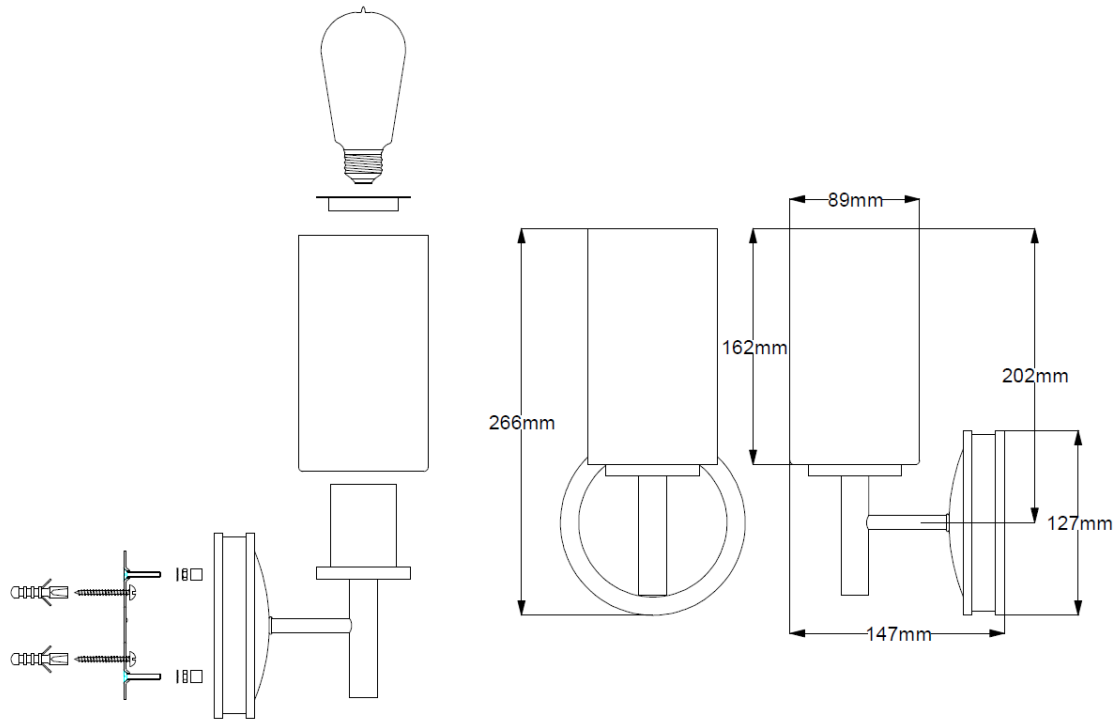

Collier 1lt Wall Light

Stock Code: HK/COLLIER1

1lt Wall Light

Product Attributes

- Weight: 0.8 kg
- Fitting Height: 262mm
- Width/Diameter: 127mm
- Projection: 148mm
- Finish: Heritage Brass
- Build Materials: Mild Steel, Glass (Clear Seeded GS 678)
- Max Wattage: 1 x 100W E27
- Voltage: 220-240v 50hz
- Class I/II: Class I
- Number of lamps: One
- Bulb Included: No
- Product Type: Wall Light
- Box Dimensions: 44x13x16cm
- Barcode: EAN 5024005267218
- Family: Collier

This luminaire is compatible with bulbs of the energy classes:

874/2012