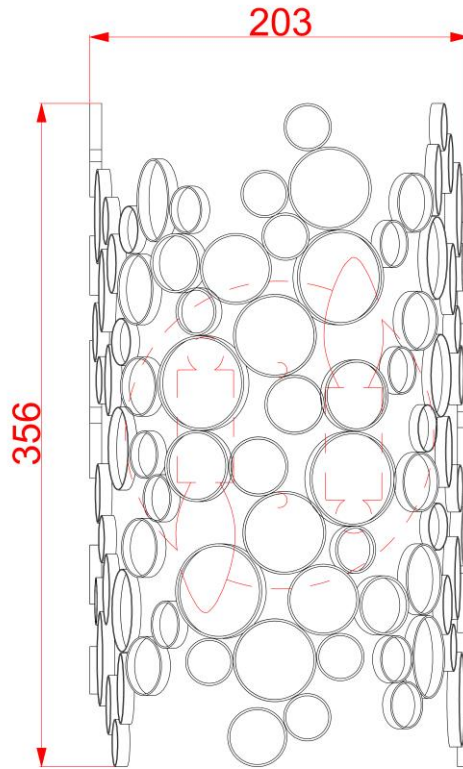

BRAND: Anya
STYLE: 2lt Wall

1. Item Code	HK/ANYA2	23. Maximum Drop	N/a
2. Drawing No.	pd-hkanya2	24. Adjustable?	No
3. Tested?	No	25. Shade/Glass Material	N/a
4. Final Sign-off Sample Done?	Yes	26. Shade Width (mm)	N/a
5. Category	Indoor	27. Shade Height (mm)	N/a
6. Type	Wall Light	28. Shade Depth (mm)	N/a
7. Finish	Silver Leaf	29. Size of Back-Plate/Ceiling Rose (mm)	Ø165
8. IP Rating	N/a	30. Main Material	Steel and Clear Crystals
9. Class	I	31. Power Cable Core and Colour	Separate Earth, Live and Neutral
10. Voltage	240V	32. Power Cable Length (mm)	305mm
11. Wattage (1)	2 x Max 60W	33. Chain Length (mm)	N/a
12. Wattage (2)	N/a	34. Rod Length (mm)	N/a
13. Lamp Holder Type (1)	2 x E14	35. PIR	No
14. Lamp Holder Type (2)	N/a	36. Switch Type and location	N/a
15. No. of Lamps	2	37. Connection Method	Terminal Block
16. Lamp Supplied	No	38. Plug Type and Colour	N/a
17. Dimmable?	Dependent on Lamp	39. Earth arrangement	Earth Tail in Back Plate
18. Lumen Output & Colour Temp	N/a	40. Product Weight (kg)	1.78
19. Overall Width/Diameter (mm)	203	41. Carton Dimensions (mm)	432 x 267 x 203
20. Fitting Height (mm)	356	42. Gross Weight (kg)	2.48
21. Overall Depth (mm)	121	43. Notes 1	
22. Minimum Drop	N/a	44. Notes 2	