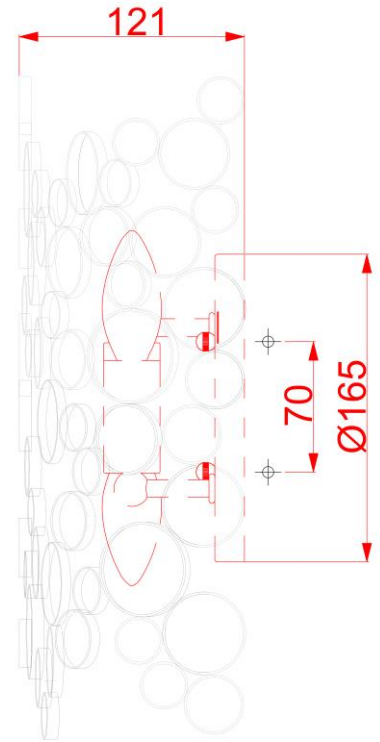

BRAND: Anya
STYLE: 2lt Wall

1. Item Code	HK/ANYA2	23. Maximum Drop	N/a
2. Drawing No.	pd-hkanya2	24. Adjustable?	No
3. Tested?	No	25. Shade/Glass Material	N/a
4. Final Sign-off Sample Done?	Yes	26. Shade Width (mm)	N/a
5. Category	Indoor	27. Shade Height (mm)	N/a
6. Type	Wall Light	28. Shade Depth (mm)	N/a
7. Finish	Silver Leaf	29. Size of Back-Plate/Ceiling Rose (mm)	Ø165
8. IP Rating	N/a	30. Main Material	Steel and Clear Crystals
9. Class	I	31. Power Cable Core and Colour	Separate Earth, Live and Neutral
10. Voltage	240V	32. Power Cable Length (mm)	305mm
11. Wattage (1)	2 x Max 60W	33. Chain Length (mm)	N/a
12. Wattage (2)	N/a	34. Rod Length (mm)	N/a
13. Lamp Holder Type (1)	2 x E14	35. PIR	No
14. Lamp Holder Type (2)	N/a	36. Switch Type and location	N/a
15. No. of Lamps	2	37. Connection Method	Terminal Block
16. Lamp Supplied	No	38. Plug Type and Colour	N/a
17. Dimmable?	Dependent on Lamp	39. Earth arrangement	Earth Tail in Back Plate
18. Lumen Output & Colour Temp	N/a	40. Product Weight (kg)	1.78
19. Overall Width/Diameter (mm)	203	41. Carton Dimensions (mm)	432 x 267 x 203
20. Fitting Height (mm)	356	42. Gross Weight (kg)	2.48
21. Overall Depth (mm)	121	43. Notes 1	
22. Minimum Drop	N/a	44. Notes 2	